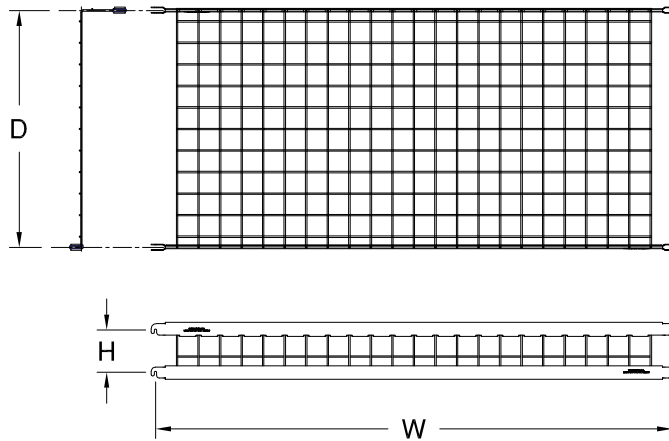

TOP SHELF

PART #	D	W	H
TSRB-1224-4	12"	24"	3-1/2"
TSRB-1230-4	12"	30"	3-1/2"
TSRB-1236-4	12"	36"	3-1/2"
TSRB-1242-4	12"	42"	3-1/2"
TSRB-1248-4	12"	48"	3-1/2"
TSRB-1824-4	18"	24"	3-1/2"
TSRB-1830-4	18"	30"	3-1/2"
TSRB-1836-4	18"	36"	3-1/2"
TSRB-1842-4	18"	42"	3-1/2"
TSRB-1848-4	18"	48"	3-1/2"
TSRB-2424-4	24"	24"	3-1/2"
TSRB-2430-4	24"	30"	3-1/2"
TSRB-2436-4	24"	36"	3-1/2"
TSRB-2442-4	24"	42"	3-1/2"
TSRB-2448-4	24"	48"	3-1/2"
TSRB-3024-4	30"	24"	3-1/2"
TSRB-3030-4	30"	30"	3-1/2"
TSRB-3036-4	30"	36"	3-1/2"
TSRB-3042-4	30"	42"	3-1/2"
TSRB-3048-4	30"	48"	3-1/2"

FLAT TOP SHELF

PART #	D	W
FT-1224	12"	24"
FT-1230	12"	30"
FT-1236	12"	36"
FT-1242	12"	42"
FT-1248	12"	48"
FT-1824	18"	24"
FT-1830	18"	30"
FT-1836	18"	36"
FT-1842	18"	42"
FT-1848	18"	48"
FT-2424	24"	24"
FT-2430	24"	30"
FT-2436	24"	36"
FT-2442	24"	42"
FT-2448	24"	48"
FT-3024	30"	24"
FT-3030	30"	30"
FT-3036	30"	36"
FT-3042	30"	42"
FT-3048	30"	48"

LIP SHELF

PART #	D	W	H
LS-1024-4	10"	24"	4"
LS-1030-4	10"	30"	4"
LS-1036-4	10"	36"	4"
LS-1042-4	10"	42"	4"
LS-1048-4	10"	48"	4"
LS-1624-4	16"	24"	4"
LS-1630-4	16"	30"	4"
LS-1636-4	16"	36"	4"
LS-1642-4	16"	42"	4"
LS-1648-4	16"	48"	4"
LS-2224-4	22"	24"	4"
LS-2230-4	22"	30"	4"
LS-2236-4	22"	36"	4"
LS-2242-4	22"	42"	4"
LS-2248-4	22"	48"	4"
LS-2824-4	28"	24"	4"
LS-2830-4	28"	30"	4"
LS-2836-4	28"	36"	4"
LS-2842-4	28"	42"	4"
LS-2848-4	28"	48"	4"