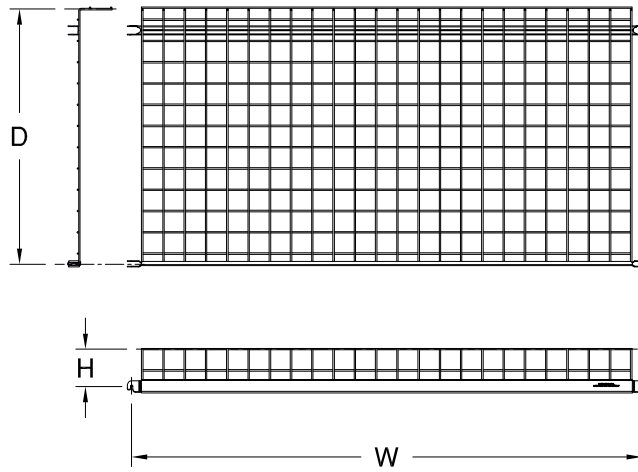

TOP SHELF

PART #	D	W	H
TSRB-1224-4	12"	24"	3-1/2"
TSRB-1230-4	12"	30"	3-1/2"
TSRB-1236-4	12"	36"	3-1/2"
TSRB-1242-4	12"	42"	3-1/2"
TSRB-1248-4	12"	48"	3-1/2"
TSRB-1824-4	18"	24"	3-1/2"
TSRB-1830-4	18"	30"	3-1/2"
TSRB-1836-4	18"	36"	3-1/2"
TSRB-1842-4	18"	42"	3-1/2"
TSRB-1848-4	18"	48"	3-1/2"
TSRB-2424-4	24"	24"	3-1/2"
TSRB-2430-4	24"	30"	3-1/2"
TSRB-2436-4	24"	36"	3-1/2"
TSRB-2442-4	24"	42"	3-1/2"
TSRB-2448-4	24"	48"	3-1/2"
TSRB-3024-4	30"	24"	3-1/2"
TSRB-3030-4	30"	30"	3-1/2"
TSRB-3036-4	30"	36"	3-1/2"
TSRB-3042-4	30"	42"	3-1/2"
TSRB-3048-4	30"	48"	3-1/2"

FLAT TOP SHELF

PART #	D	W
FT-1224	12"	24"
FT-1230	12"	30"
FT-1236	12"	36"
FT-1242	12"	42"
FT-1248	12"	48"
FT-1824	18"	24"
FT-1830	18"	30"
FT-1836	18"	36"
FT-1842	18"	42"
FT-1848	18"	48"
FT-2424	24"	24"
FT-2430	24"	30"
FT-2436	24"	36"
FT-2442	24"	42"
FT-2448	24"	48"
FT-3024	30"	24"
FT-3030	30"	30"
FT-3036	30"	36"
FT-3042	30"	42"
FT-3048	30"	48"

LIP SHELF

PART #	D	W	H
LS-1024-4	10"	24"	4"
LS-1030-4	10"	30"	4"
LS-1036-4	10"	36"	4"
LS-1042-4	10"	42"	4"
LS-1048-4	10"	48"	4"
LS-1624-4	16"	24"	4"
LS-1630-4	16"	30"	4"
LS-1636-4	16"	36"	4"
LS-1642-4	16"	42"	4"
LS-1648-4	16"	48"	4"
LS-2224-4	22"	24"	4"
LS-2230-4	22"	30"	4"
LS-2236-4	22"	36"	4"
LS-2242-4	22"	42"	4"
LS-2248-4	22"	48"	4"
LS-2824-4	28"	24"	4"
LS-2830-4	28"	30"	4"
LS-2836-4	28"	36"	4"
LS-2842-4	28"	42"	4"
LS-2848-4	28"	48"	4"