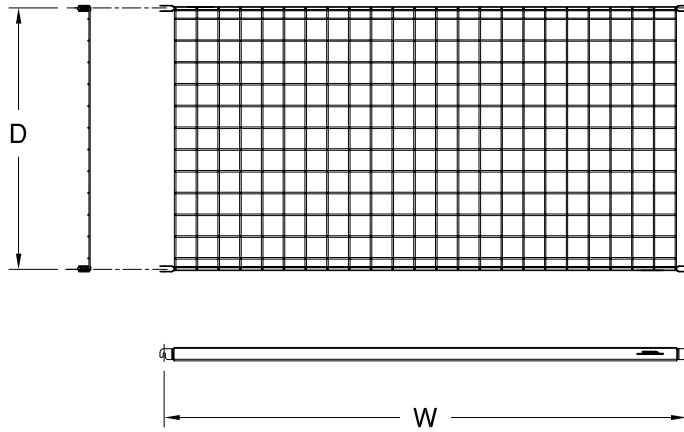

TOP SHELF

PART #	D	W	H
TSRB-1224-4	12"	24"	3-1/2"
TSRB-1230-4	12"	30"	3-1/2"
TSRB-1236-4	12"	36"	3-1/2"
TSRB-1242-4	12"	42"	3-1/2"
TSRB-1248-4	12"	48"	3-1/2"
TSRB-1824-4	18"	24"	3-1/2"
TSRB-1830-4	18"	30"	3-1/2"
TSRB-1836-4	18"	36"	3-1/2"
TSRB-1842-4	18"	42"	3-1/2"
TSRB-1848-4	18"	48"	3-1/2"
TSRB-2424-4	24"	24"	3-1/2"
TSRB-2430-4	24"	30"	3-1/2"
TSRB-2436-4	24"	36"	3-1/2"
TSRB-2442-4	24"	42"	3-1/2"
TSRB-2448-4	24"	48"	3-1/2"
TSRB-3024-4	30"	24"	3-1/2"
TSRB-3030-4	30"	30"	3-1/2"
TSRB-3036-4	30"	36"	3-1/2"
TSRB-3042-4	30"	42"	3-1/2"
TSRB-3048-4	30"	48"	3-1/2"

FLAT TOP SHELF

PART #	D	W
FT-1224	12"	24"
FT-1230	12"	30"
FT-1236	12"	36"
FT-1242	12"	42"
FT-1248	12"	48"
FT-1824	18"	24"
FT-1830	18"	30"
FT-1836	18"	36"
FT-1842	18"	42"
FT-1848	18"	48"
FT-2424	24"	24"
FT-2430	24"	30"
FT-2436	24"	36"
FT-2442	24"	42"
FT-2448	24"	48"
FT-3024	30"	24"
FT-3030	30"	30"
FT-3036	30"	36"
FT-3042	30"	42"
FT-3048	30"	48"

LIP SHELF

PART #	D	W	H
LS-1024-4	10"	24"	4"
LS-1030-4	10"	30"	4"
LS-1036-4	10"	36"	4"
LS-1042-4	10"	42"	4"
LS-1048-4	10"	48"	4"
LS-1624-4	16"	24"	4"
LS-1630-4	16"	30"	4"
LS-1636-4	16"	36"	4"
LS-1642-4	16"	42"	4"
LS-1648-4	16"	48"	4"
LS-2224-4	22"	24"	4"
LS-2230-4	22"	30"	4"
LS-2236-4	22"	36"	4"
LS-2242-4	22"	42"	4"
LS-2248-4	22"	48"	4"
LS-2824-4	28"	24"	4"
LS-2830-4	28"	30"	4"
LS-2836-4	28"	36"	4"
LS-2842-4	28"	42"	4"
LS-2848-4	28"	48"	4"