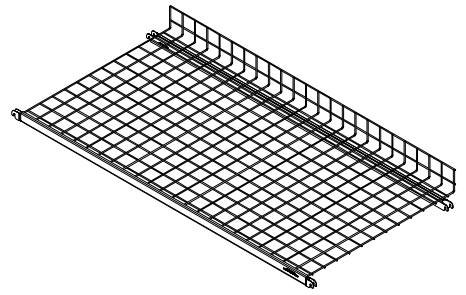

TOP SHELF

PART #	D	W	H
TSRB-1224-4	12"	24"	3-1/2"
TSRB-1230-4	12"	30"	3-1/2"
TSRB-1236-4	12"	36"	3-1/2"
TSRB-1242-4	12"	42"	3-1/2"
TSRB-1248-4	12"	48"	3-1/2"
TSRB-1824-4	18"	24"	3-1/2"
TSRB-1830-4	18"	30"	3-1/2"
TSRB-1836-4	18"	36"	3-1/2"
TSRB-1842-4	18"	42"	3-1/2"
TSRB-1848-4	18"	48"	3-1/2"
TSRB-2424-4	24"	24"	3-1/2"
TSRB-2430-4	24"	30"	3-1/2"
TSRB-2436-4	24"	36"	3-1/2"
TSRB-2442-4	24"	42"	3-1/2"
TSRB-2448-4	24"	48"	3-1/2"
TSRB-3024-4	30"	24"	3-1/2"
TSRB-3030-4	30"	30"	3-1/2"
TSRB-3036-4	30"	36"	3-1/2"
TSRB-3042-4	30"	42"	3-1/2"
TSRB-3048-4	30"	48"	3-1/2"

FLAT TOP SHELF

PART #	D	W
FT-1224	12"	24"
FT-1230	12"	30"
FT-1236	12"	36"
FT-1242	12"	42"
FT-1248	12"	48"
FT-1824	18"	24"
FT-1830	18"	30"
FT-1836	18"	36"
FT-1842	18"	42"
FT-1848	18"	48"
FT-2424	24"	24"
FT-2430	24"	30"
FT-2436	24"	36"
FT-2442	24"	42"
FT-2448	24"	48"
FT-3024	30"	24"
FT-3030	30"	30"
FT-3036	30"	36"
FT-3042	30"	42"
FT-3048	30"	48"

LIP SHELF

PART #	D	W	H
LS-1024-4	10"	24"	4"
LS-1030-4	10"	30"	4"
LS-1036-4	10"	36"	4"
LS-1042-4	10"	42"	4"
LS-1048-4	10"	48"	4"
LS-1624-4	16"	24"	4"
LS-1630-4	16"	30"	4"
LS-1636-4	16"	36"	4"
LS-1642-4	16"	42"	4"
LS-1648-4	16"	48"	4"
LS-2224-4	22"	24"	4"
LS-2230-4	22"	30"	4"
LS-2236-4	22"	36"	4"
LS-2242-4	22"	42"	4"
LS-2248-4	22"	48"	4"
LS-2824-4	28"	24"	4"
LS-2830-4	28"	30"	4"
LS-2836-4	28"	36"	4"
LS-2842-4	28"	42"	4"
LS-2848-4	28"	48"	4"

WEIGHT CAPACITY:
 THE WIREWELD WIREMESH SHELVES HAVE PASSED
 STATIC LOAD TESTS OF UP TO 200 LBS. PER SHELF.
 (WIREMESH SHELF TESTING WAS DONE USING
 EQUALLY DISTRIBUTED LOADS WITHIN THE SHELF.)

PLEASE CONTACT SALES FOR MORE INFORMATION