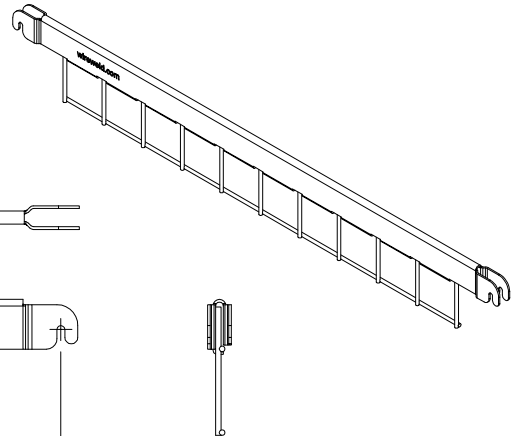

VALANCE BAND		
PART #	W	H
VB-24X6	24"	5-7/8"
VB-30X6	30"	5-7/8"
VB-36X6	36"	5-7/8"
VB-42X6	42"	5-7/8"
VB-48X6	48"	5-7/8"

SIDE BASE	
PART #	W
SB-12	12.5"
SB-18	18.5"
SB-24	24.5"
SB-30	30.5"

FAUX LIP	
PART #	W
BL-24	24"
BL-30	30"
BL-36	36"
BL-42	42"
BL-48	48"