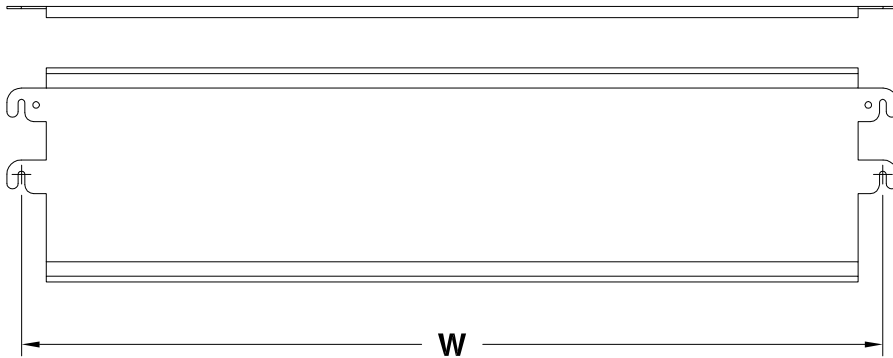

VALANCE BAND		
PART #	W	H
VB-24X6	24"	5-7/8"
VB-30X6	30"	5-7/8"
VB-36X6	36"	5-7/8"
VB-42X6	42"	5-7/8"
VB-48X6	48"	5-7/8"

SIDE BASE	
PART #	W
SB-12	12.5"
SB-18	18.5"
SB-24	24.5"
SB-30	30.5"

FAUX LIP	
PART #	W
BL-24	24"
BL-30	30"
BL-36	36"
BL-42	42"
BL-48	48"

**NOTE:**  
 ACCESSORIES SHOWN CAN ALSO BE ORDERED IN LENGTHS THAT ARE NOT INCLUDED IN THE STANDARD SIZES ABOVE.

PLEASE CONTACT SALES FOR MORE INFORMATION

ACCESSORIES