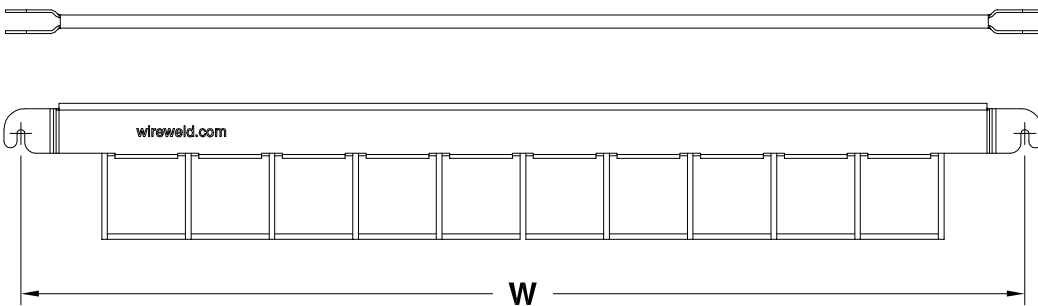

VALANCE BAND		
PART #	W	H
VB-24X6	24"	5-7/8"
VB-30X6	30"	5-7/8"
VB-36X6	36"	5-7/8"
VB-42X6	42"	5-7/8"
VB-48X6	48"	5-7/8"

SIDE BASE	
PART #	W
SB-12	12.5"
SB-18	18.5"
SB-24	24.5"
SB-30	30.5"

FAUX LIP	
PART #	W
BL-24	24"
BL-30	30"
BL-36	36"
BL-42	42"
BL-48	48"

**NOTE:**  
 ACCESSORIES SHOWN CAN ALSO BE ORDERED IN LENGTHS THAT ARE NOT INCLUDED IN THE STANDARD SIZES ABOVE.

PLEASE CONTACT SALES FOR MORE INFORMATION

ACCESSORIES