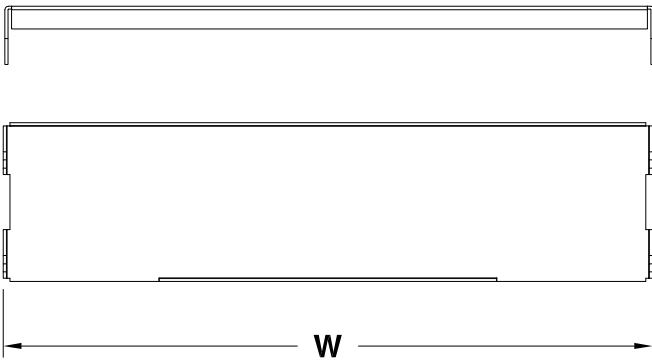

VALANCE BAND		
PART #	W	H
VB-24X6	24"	5-7/8"
VB-30X6	30"	5-7/8"
VB-36X6	36"	5-7/8"
VB-42X6	42"	5-7/8"
VB-48X6	48"	5-7/8"

SIDE BASE	
PART #	W
SB-12	12.5"
SB-18	18.5"
SB-24	24.5"
SB-30	30.5"

FAUX LIP	
PART #	W
BL-24	24"
BL-30	30"
BL-36	36"
BL-42	42"
BL-48	48"