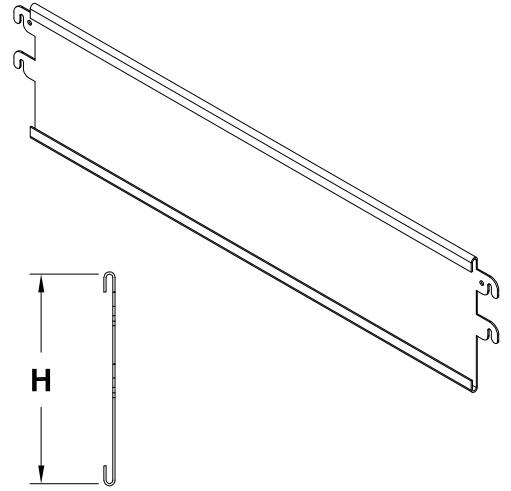

VALANCE BAND		
PART #	W	H
VB-24X6	24"	5-7/8"
VB-30X6	30"	5-7/8"
VB-36X6	36"	5-7/8"
VB-42X6	42"	5-7/8"
VB-48X6	48"	5-7/8"

SIDE BASE	
PART #	W
SB-12	12.5"
SB-18	18.5"
SB-24	24.5"
SB-30	30.5"

FAUX LIP	
PART #	W
BL-24	24"
BL-30	30"
BL-36	36"
BL-42	42"
BL-48	48"