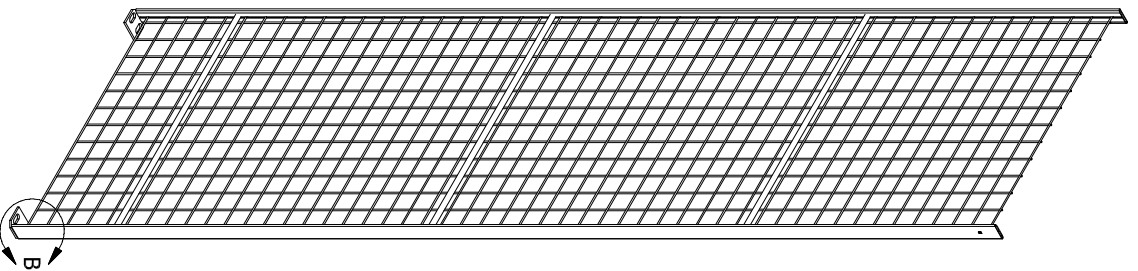

**G-2499**  
STANDARD GABLE

DETAIL A

**G-2499FP2X2**  
2X2 STYLE FOOTPLATE

DETAIL B

**G-2499FP2X2BR**  
2X2 STYLE FOOTPLATE  
HORIZONTAL BRACING ROD

DETAIL C

**G-2499FP2X2BRHO**  
2X2 STYLE FOOTPLATE  
HORIZONTAL BRACING ROD  
DIAGONAL BRACING ROD