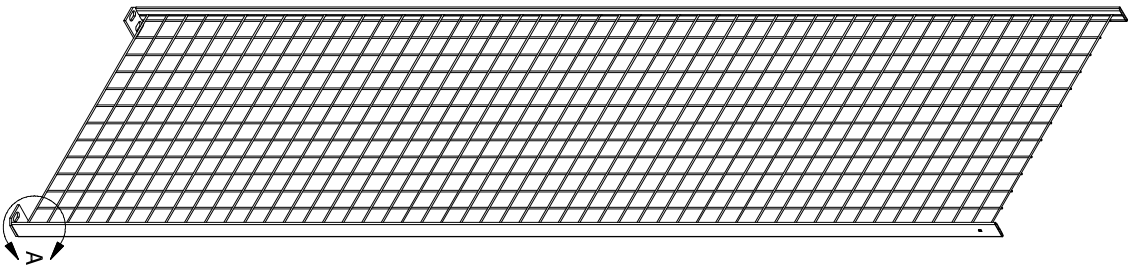

**G-2499**  
STANDARD GABLE

DETAIL A

**G-2499FP2X2**  
2X2 STYLE FOOTPLATE

DETAIL B

**G-2499FP2X2BR**  
2X2 STYLE FOOTPLATE  
HORIZONTAL BRACING ROD

DETAIL C

**G-2499FP2X2BRHO**  
2X2 STYLE FOOTPLATE  
HORIZONTAL BRACING ROD  
DIAGONAL BRACING ROD